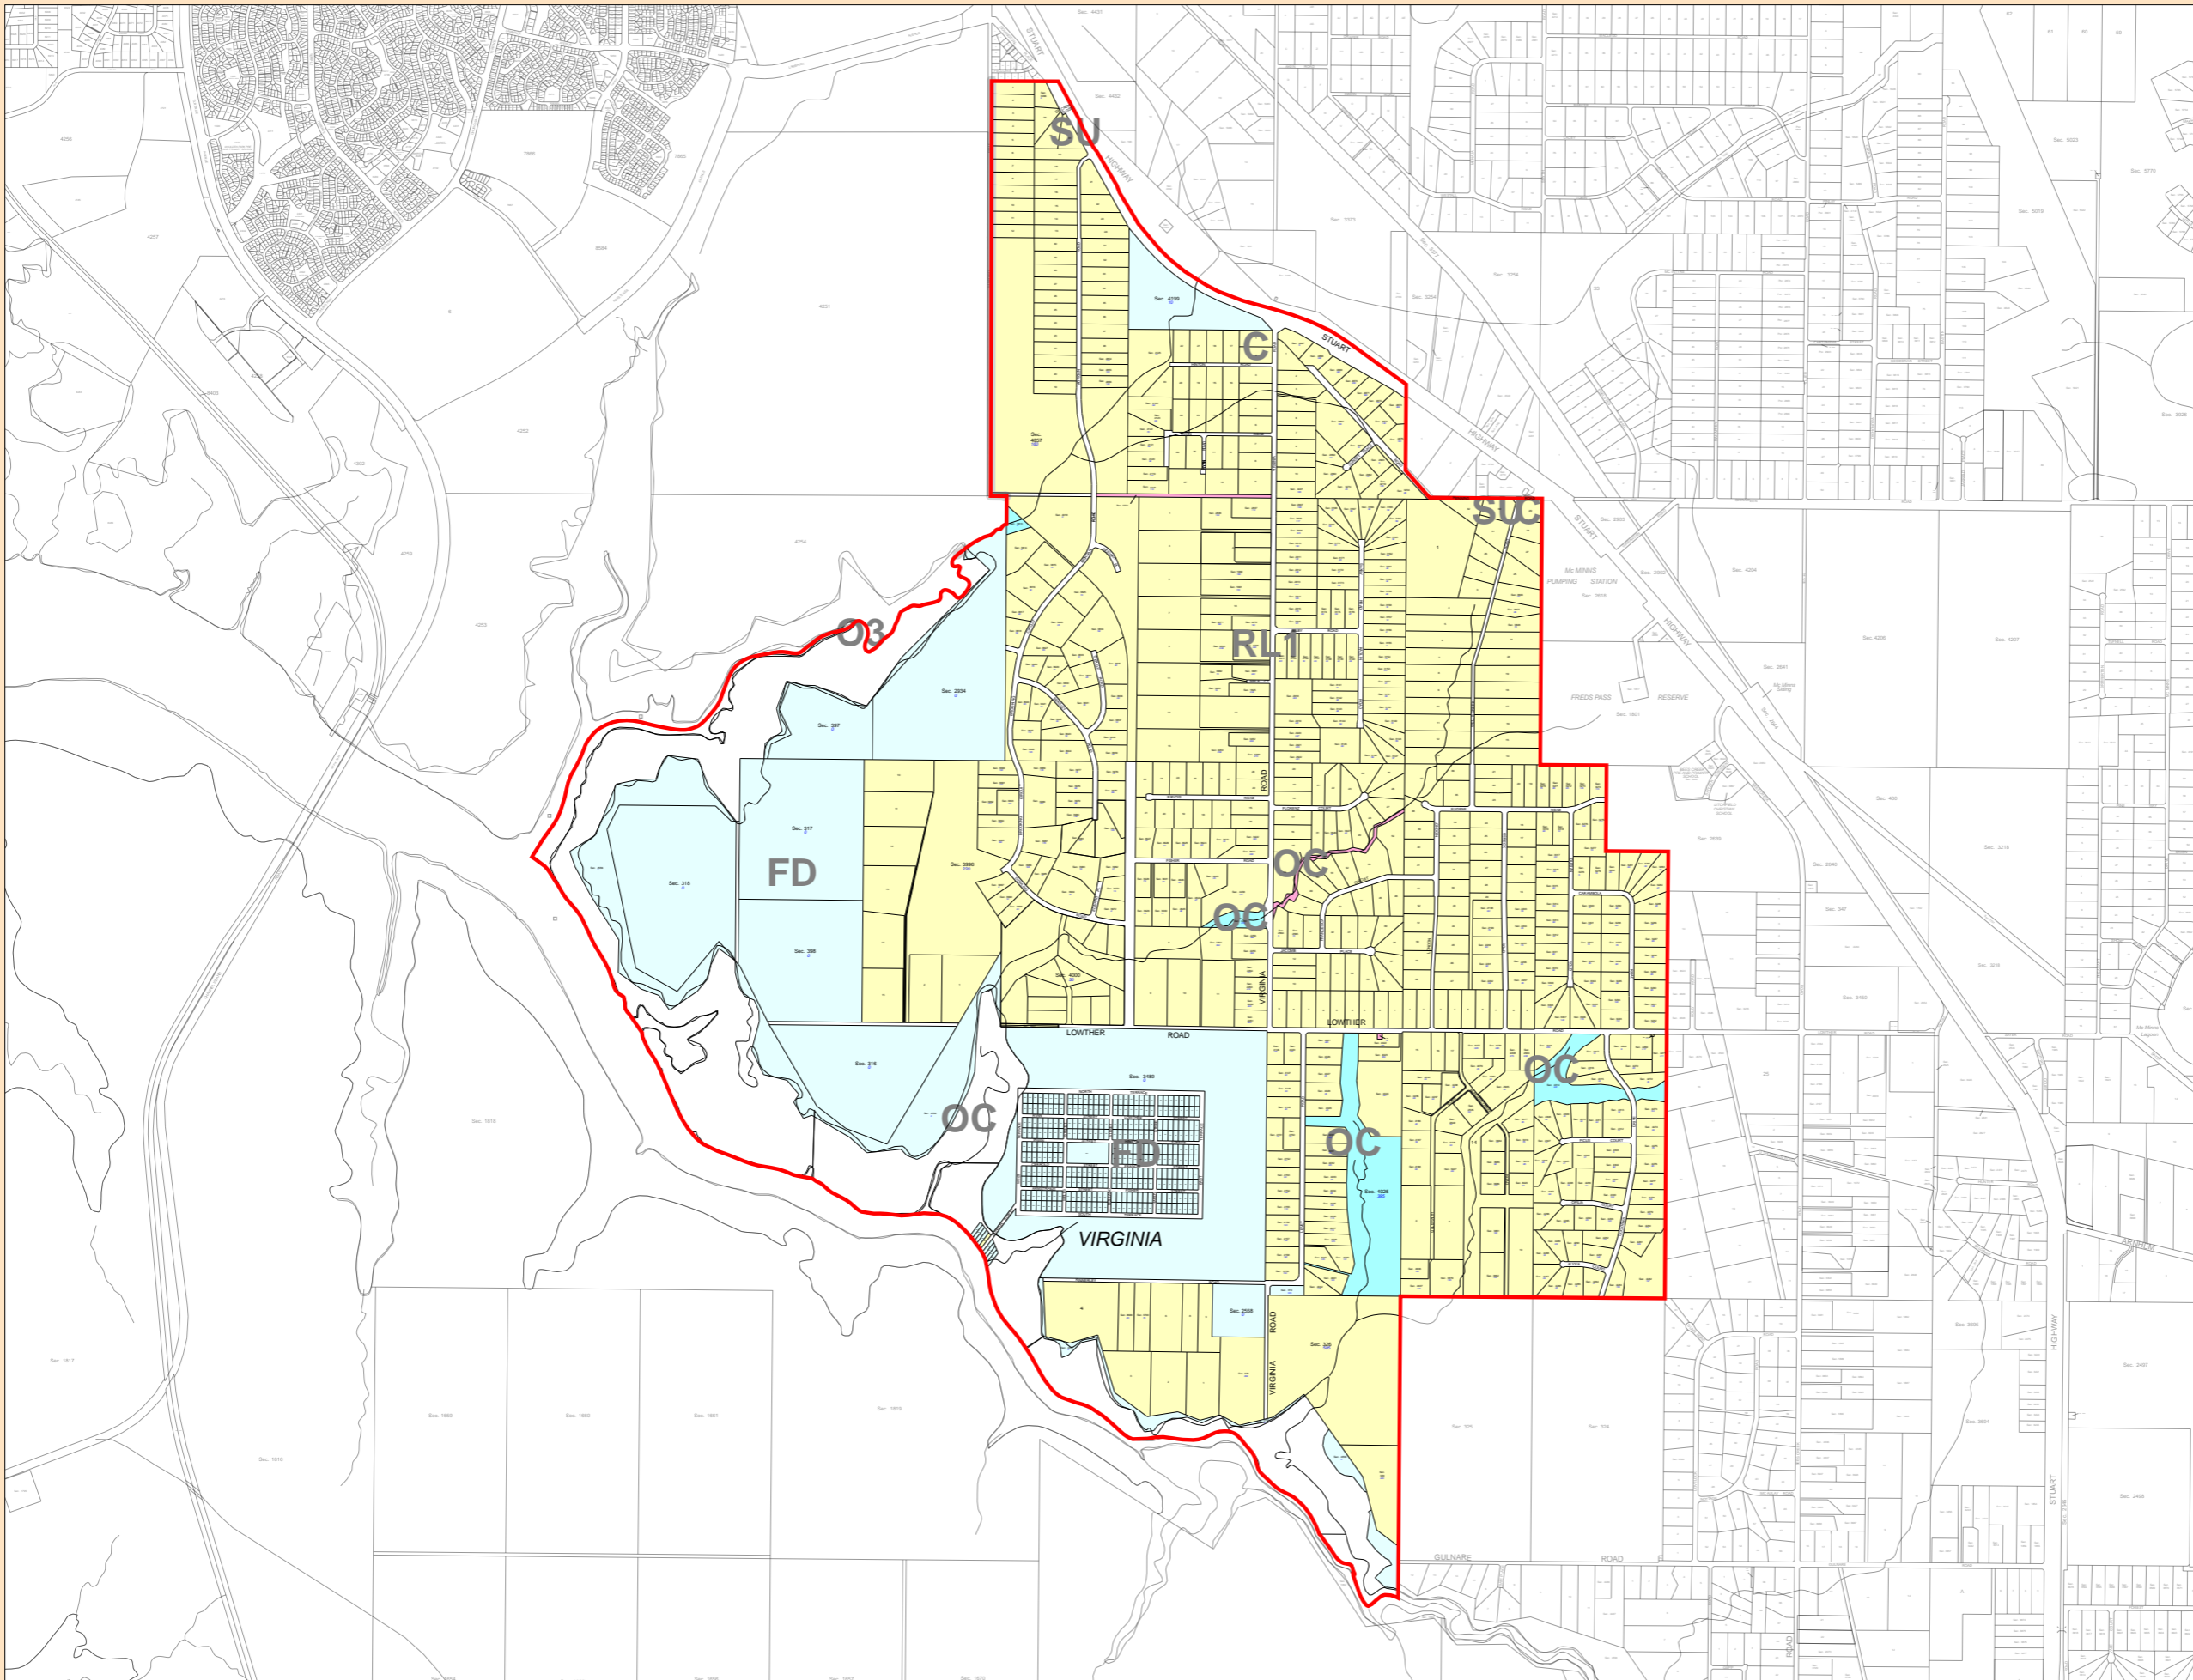

SUBURB OF VIRGINIA
HUNDRED OF STRANGWAYS
MUNICIPALITY OF LITCHFIELD

CADASTRAL MAP

SUBURB OF VIRGINIA

1 : 0 000

LEGEND

- LITCHFIELD SHIRE COUNCIL
- ESTATE IN FEE SIMPLE
- GOVT SET ASIDE
- VACANT CROWN
- **C** COMMERCIAL
- **O3** CONSERVATION ZONE
- **OC** OPEN SPACE - CONSERVATION
- **RL1** RURAL RESIDENTIAL 1 (2HA)
- **SU** SPECIFIC USE

LOCALITY DIAGRAM

9 316698 212757